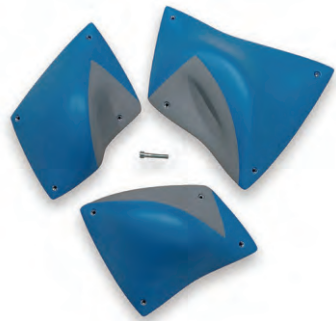

# CRAMPA

2025

The holds and macros in the **Crampa πU** product line feature a dual-textured design.

The polyurethane cast has added texture, similar to the fibreglass technology.

The smooth surface is both resistant and durable, ensuring a longer product lifespan.

## Dominant

3 Macros, Size S

Compatible with screws 4.5 or 5mm

Surface type	Weight per set	Dimensions
Dual texture, matte	3,3 kg	50/30/9.5 45/27/10 38/27/12

## Obsessive

3 Macros, Size S

Compatible with screws 4.5 or 5mm

Surface type	Weight per set	Dimensions
Dual texture, matte	3,3 kg	46/21/9 46/25/9 48/23/8