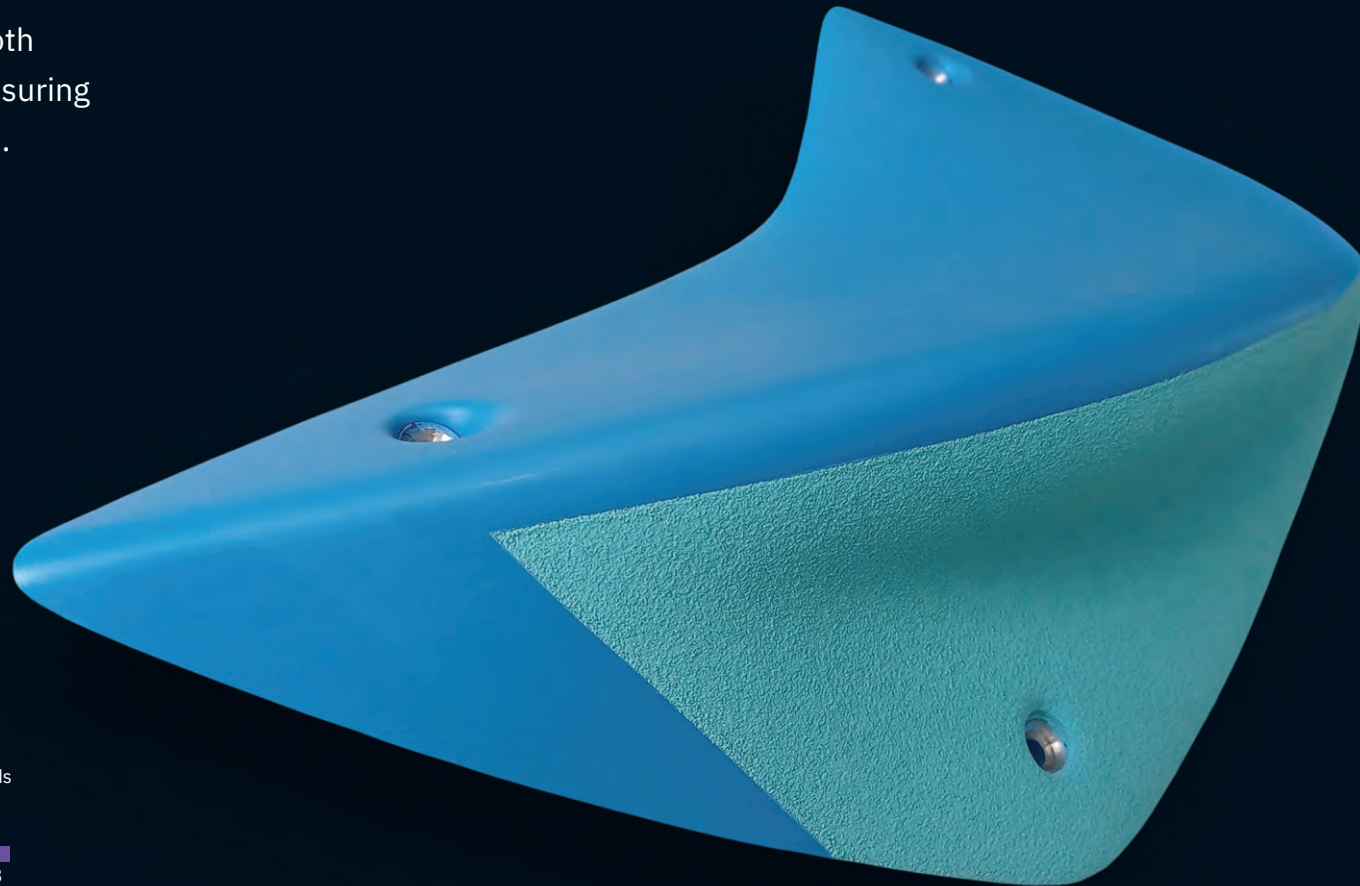

The holds and macros in the **Crampa πU** product line feature a dual-textured design.

The polyurethane cast has added texture, similar to the fibreglass technology.

The smooth surface is both resistant and durable, ensuring a longer product lifespan.

CRAMPA

πU

Different colors are possible on request.
You can order dual-color volumes and holds

RAL

9005	7011	7001	9016	4008
6027	5015	5005	6002	6018
2004	3020	1023