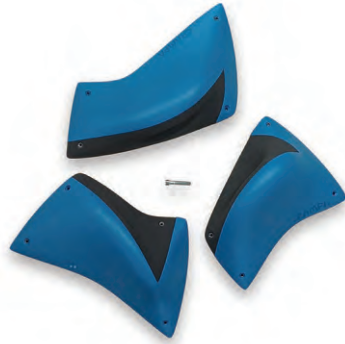

# CRAMPA

2025

The holds and macros in the **Crampa πU** product line feature a dual-textured design.

The polyurethane cast has added texture, similar to the fibreglass technology.

The smooth surface is both resistant and durable, ensuring a longer product lifespan.

**CRAMPA**

**πU**

Different colors are possible on request.  
You can order dual-color volumes and holds

**RAL**

9005	7011	7001	9016	4008
6027	5015	5005	6002	6018
2004	3020	1023		

## Dominant

3 Macros, Size S

Compatible with screws 4.5 or 5mm

Surface type	Weight per set	Dimensions
Dual texture, matte	3,3 kg	50/30/9.5 45/27/10 38/27/12