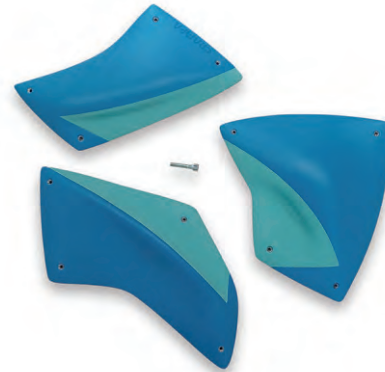

# CRAMPA

2025

The holds and macros in the **Crampa πU** product line feature a dual-textured design.

The polyurethane cast has added texture, similar to the fibreglass technology.

The smooth surface is both resistant and durable, ensuring a longer product lifespan.

## Obsessive

3 Macros, Size S

Compatible with screws 4.5 or 5mm

Surface type	Weight per set	Dimensions
Dual texture, matte	3,3 kg	46/21/9 46/25/9 48/23/8

## Superior

3 Macros, Size S

Compatible with screws 4.5 or 5mm

Surface type	Weight per set	Dimensions
Dual texture, matte	3 kg	35/26/12 38/23/11 38/32/11

## Selfish

10 Holds, Size L

Compatible with screws 4.5 or 5mm

Surface type	Weight per set	Dimensions
Dual texture, matte	2,5 kg	av. 25/12/5

The **Crampa πE** product line features holds and macros created using our unique technology. Each polyester cast is reinforced with a chopped fibreglass mat. The added texture is similar to the fibreglass technology. This innovative approach makes it easier to insert bolts and screws, reduces the production costs, and shortens manufacturing deadlines.