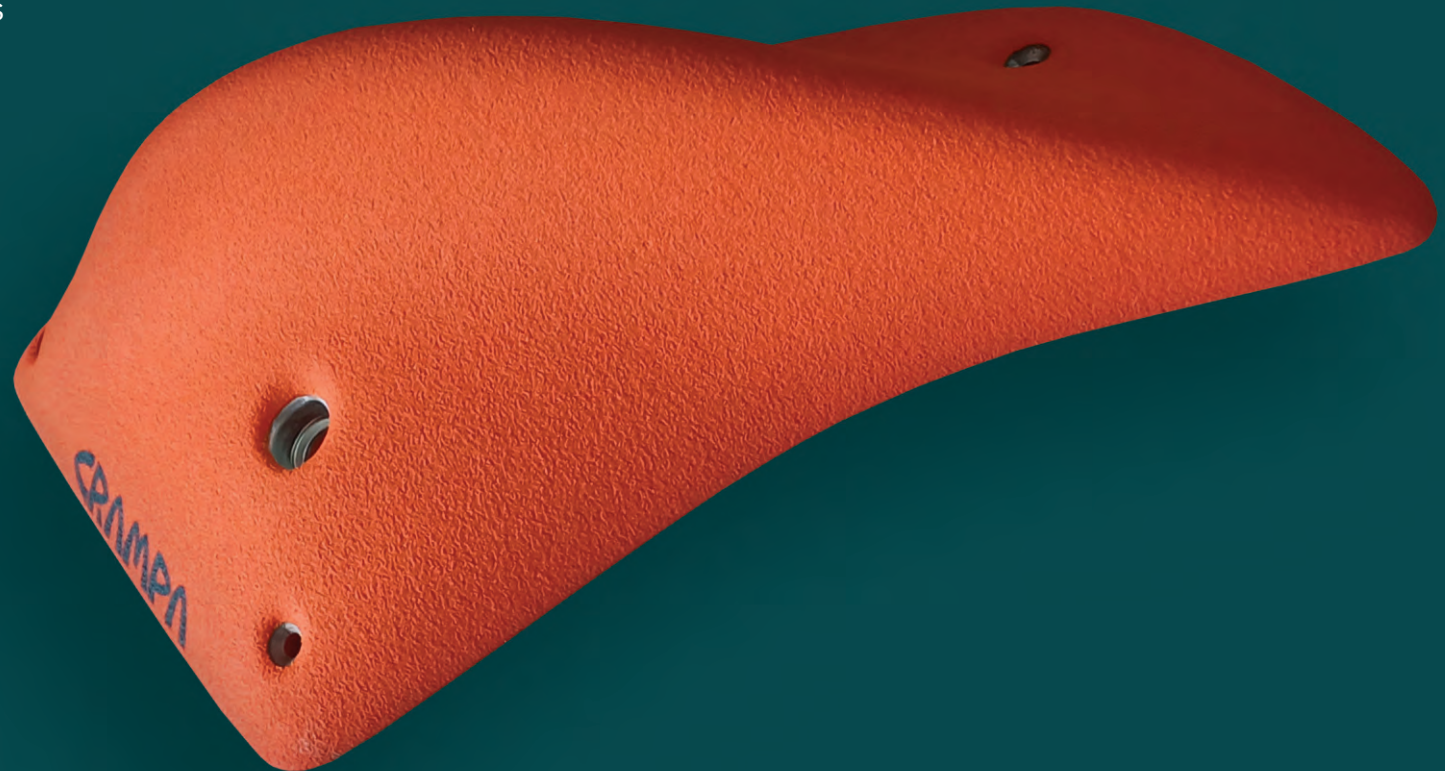

The **Crampa πE** product line features holds and macros created using our unique technology. Each polyester cast is reinforced with a chopped fibreglass mat. The added texture is similar to the fibreglass technology. This innovative approach makes it easier to insert bolts and screws, reduces the production costs, and shortens manufacturing deadlines.

CRAMPA

πE

Different colors are possible on request.
You can order dual-color volumes and holds

RAL				
9005	7011	7001	9016	4008
6027	5015	5005	6002	6018
2004	3020	1023